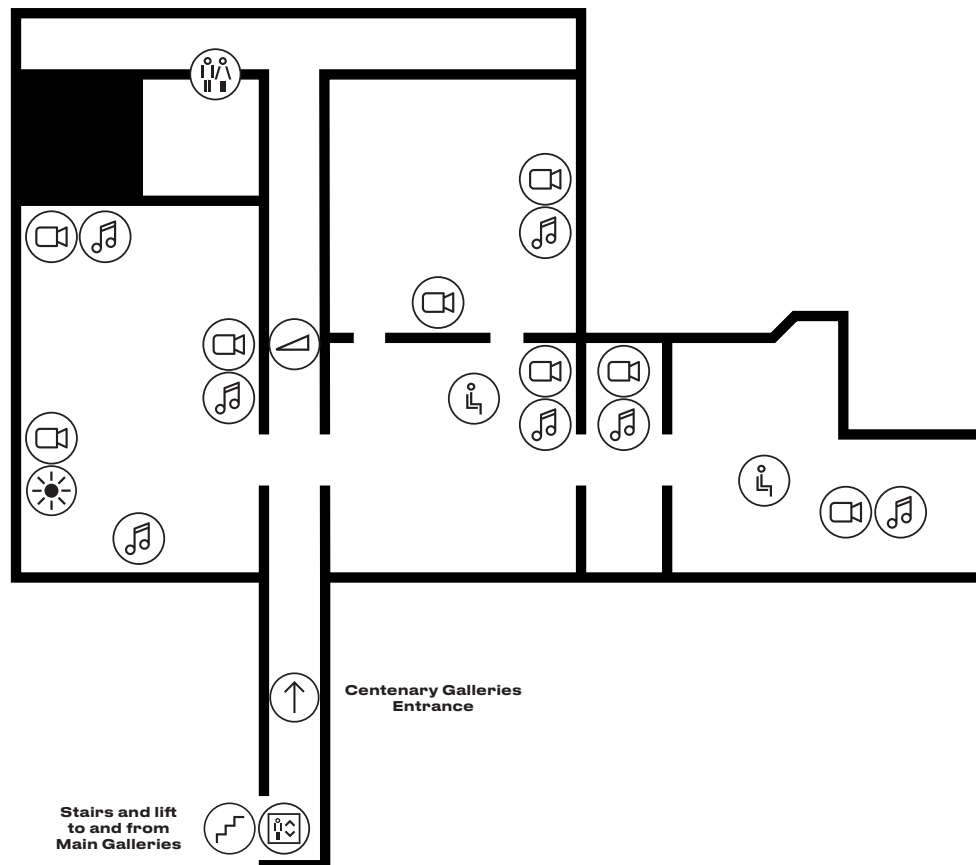

Rural Utopias

Sensory and Access Map

Sensory and Access Map: *Rural Utopias*

CENTENARY GALLERIES

 Please be advised this exhibition contains flashing images.

 A universal access toilet (RH) is located on Ground Floor, and a universal access toilet (LH) on Rooftop level. Ambulant toilets are located on Rooftop level. These facilities are accessible via the main galleries.

KEY

 Moving Image  Sound  Flashing Images

 Toilets  Lift  Stairs  Seating  Ramp