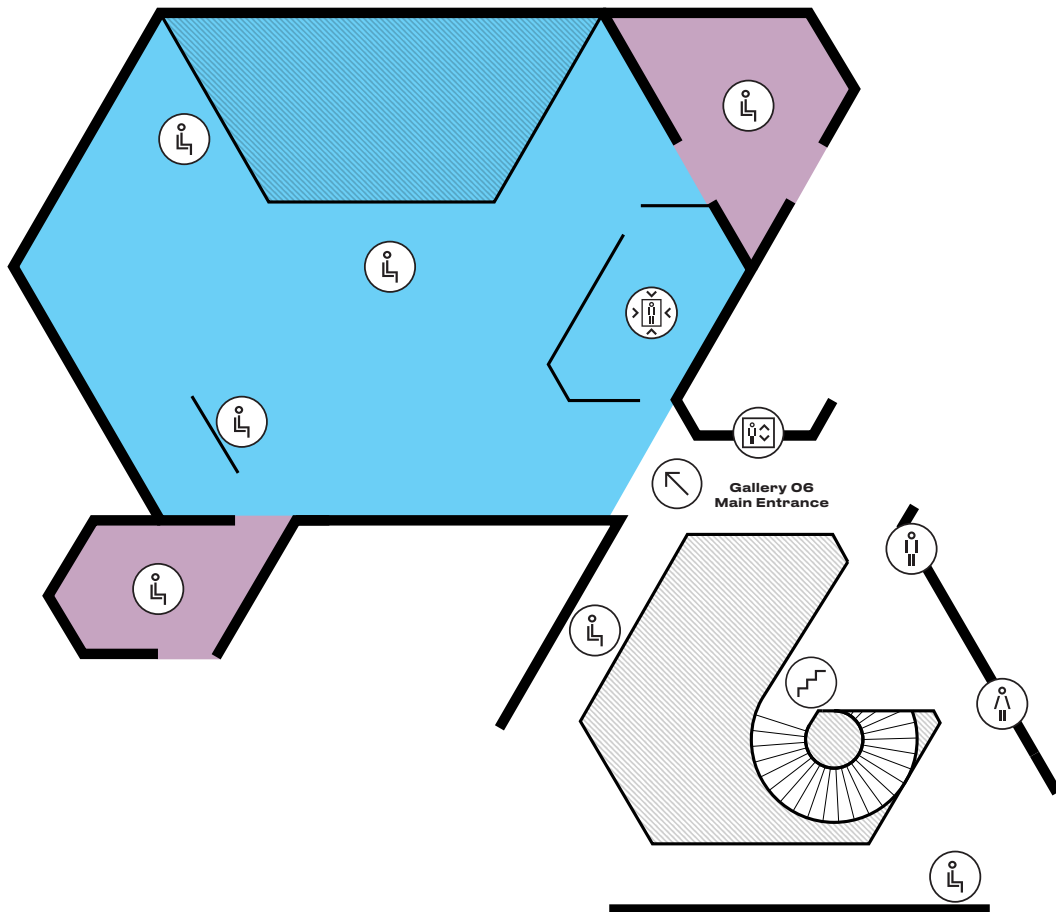

Yhonnie Scarce

The Light of Day

Sensory and Access Map

Sensory and Access Map: Yhonnie Scarce: The Light of Day

GALLERY 01 & 06

GROUND FLOOR

A universal access toilet (RH) is located on Ground Floor, and a universal access toilet (LH) on Rooftop level. Ambulant toilets are located on Rooftop level.

KEY

- Low-light Space
- Enclosed Space
- Moving Image
- Less crowded, quieter spaces
- Information Desk
- Toilets
- Parents / Carers Room
- Lift
- Stairs
- Seating

Sensory and Access Map: Yhonnie Scarce: *The Light of Day*

GALLERY 01 & 06

LEVEL ONE

 A universal access toilet (RH) is located on Ground Floor, and a universal access toilet (LH) on Rooftop level. Ambulant toilets are located on Rooftop level.

KEY

 Low-light Space  Less crowded, quieter spaces

 Toilets  Lift  Stairs  Seating  Void