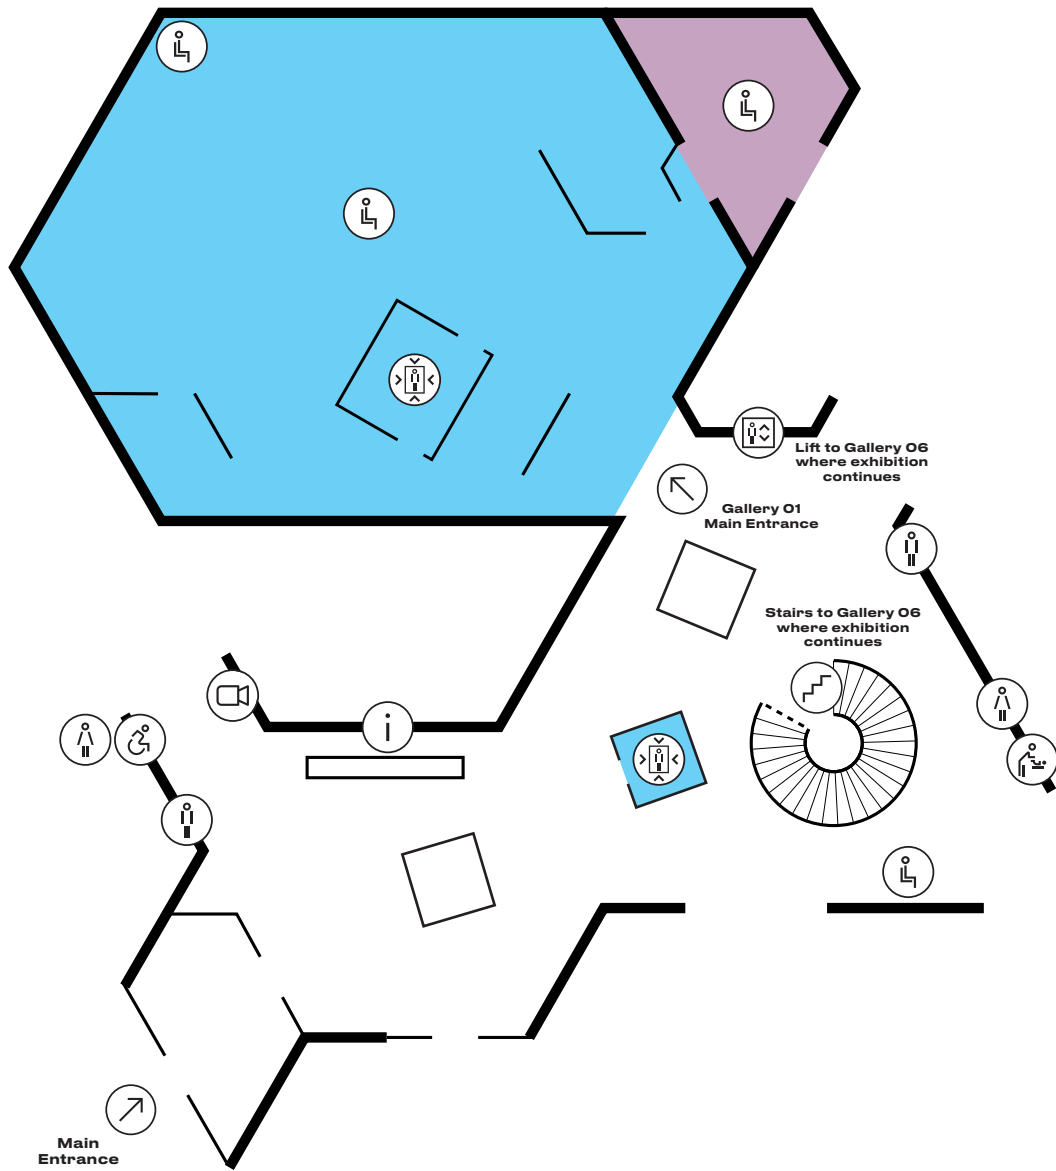

Yhonnie Scarce

The Light of Day

Sensory and Access Map

Sensory and Access Map: Yhonnie Scarce: The Light of Day

GALLERY 01 & 06

GROUND FLOOR

A universal access toilet (RH) is located on Ground Floor, and a universal access toilet (LH) on Rooftop level. Ambulant toilets are located on Rooftop level.

KEY

- Low-light Space
- Enclosed Space
- Moving Image
- Less crowded, quieter spaces
- Information Desk
- Toilets
- Parents / Carers Room
- Lift
- Stairs
- Seating

Sensory and Access Map: Yhonnie Scarce: *The Light of Day*

GALLERY 01 & 06

LEVEL ONE

 A universal access toilet (RH) is located on Ground Floor, and a universal access toilet (LH) on Rooftop level. Ambulant toilets are located on Rooftop level.

KEY

 Low-light Space  Less crowded, quieter spaces

 Toilets  Lift  Stairs  Seating  Void