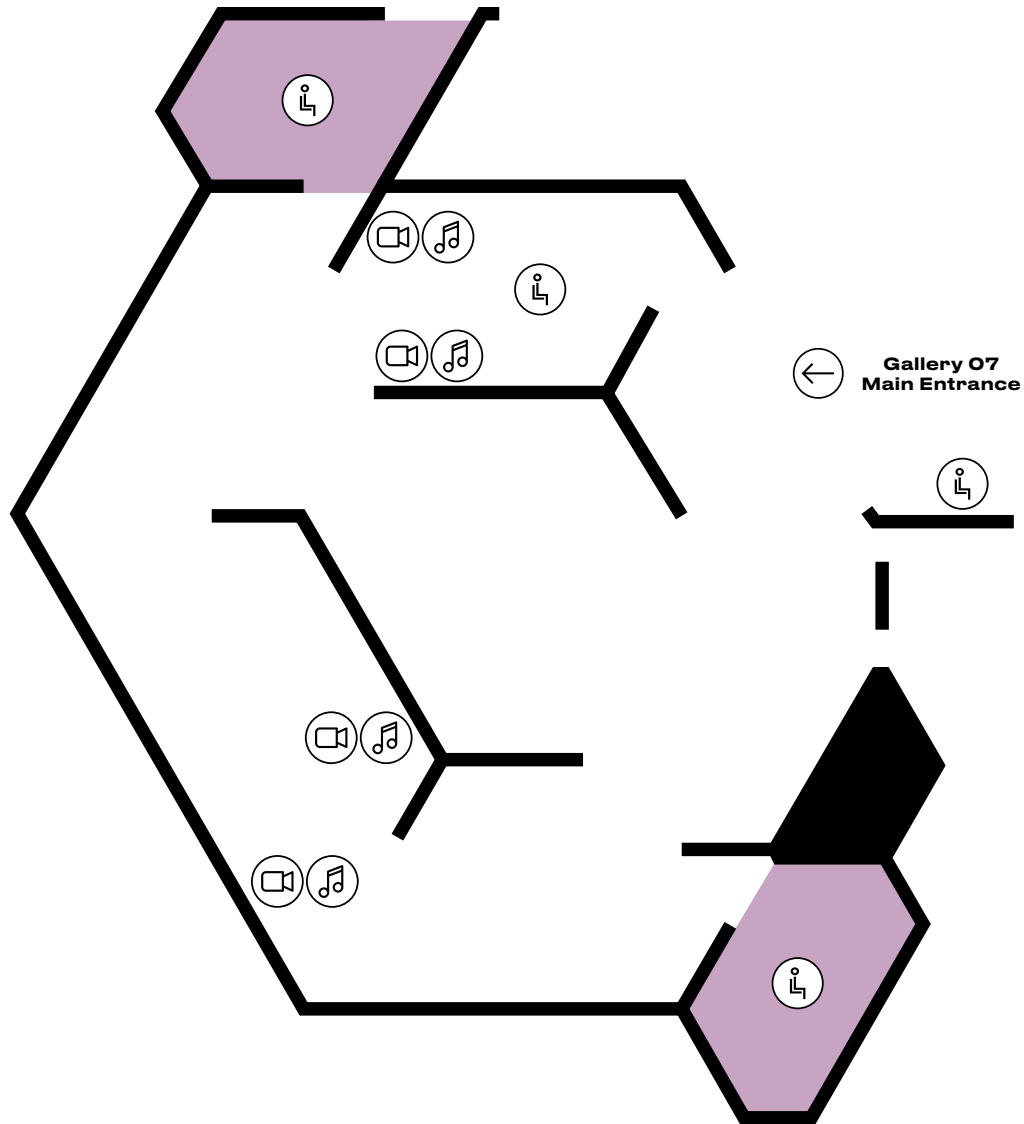

The West Australian Pulse 2024

Sensory and Access Map

Introduction

Welcome to The Art Gallery of Western Australia. This Sensory and Access Map is designed to show where sensory elements, audio-visual content and seating is within this exhibition.

Visit artgallery.wa.gov.au/plan-your-visit for information on planning your visit and for more accessibility resources.

Sensory and Access Map: *The West Australian Pulse* 2024

GALLERY 07 | LEVEL ONE

 A universal access toilet (RH) is located on Ground Floor, and a universal access toilet (LH) on Rooftop level. Ambulant toilets are located on Rooftop level.

KEY

-  Moving image
-  Sound
-  Seating
-  Less crowded, quieter space with natural light